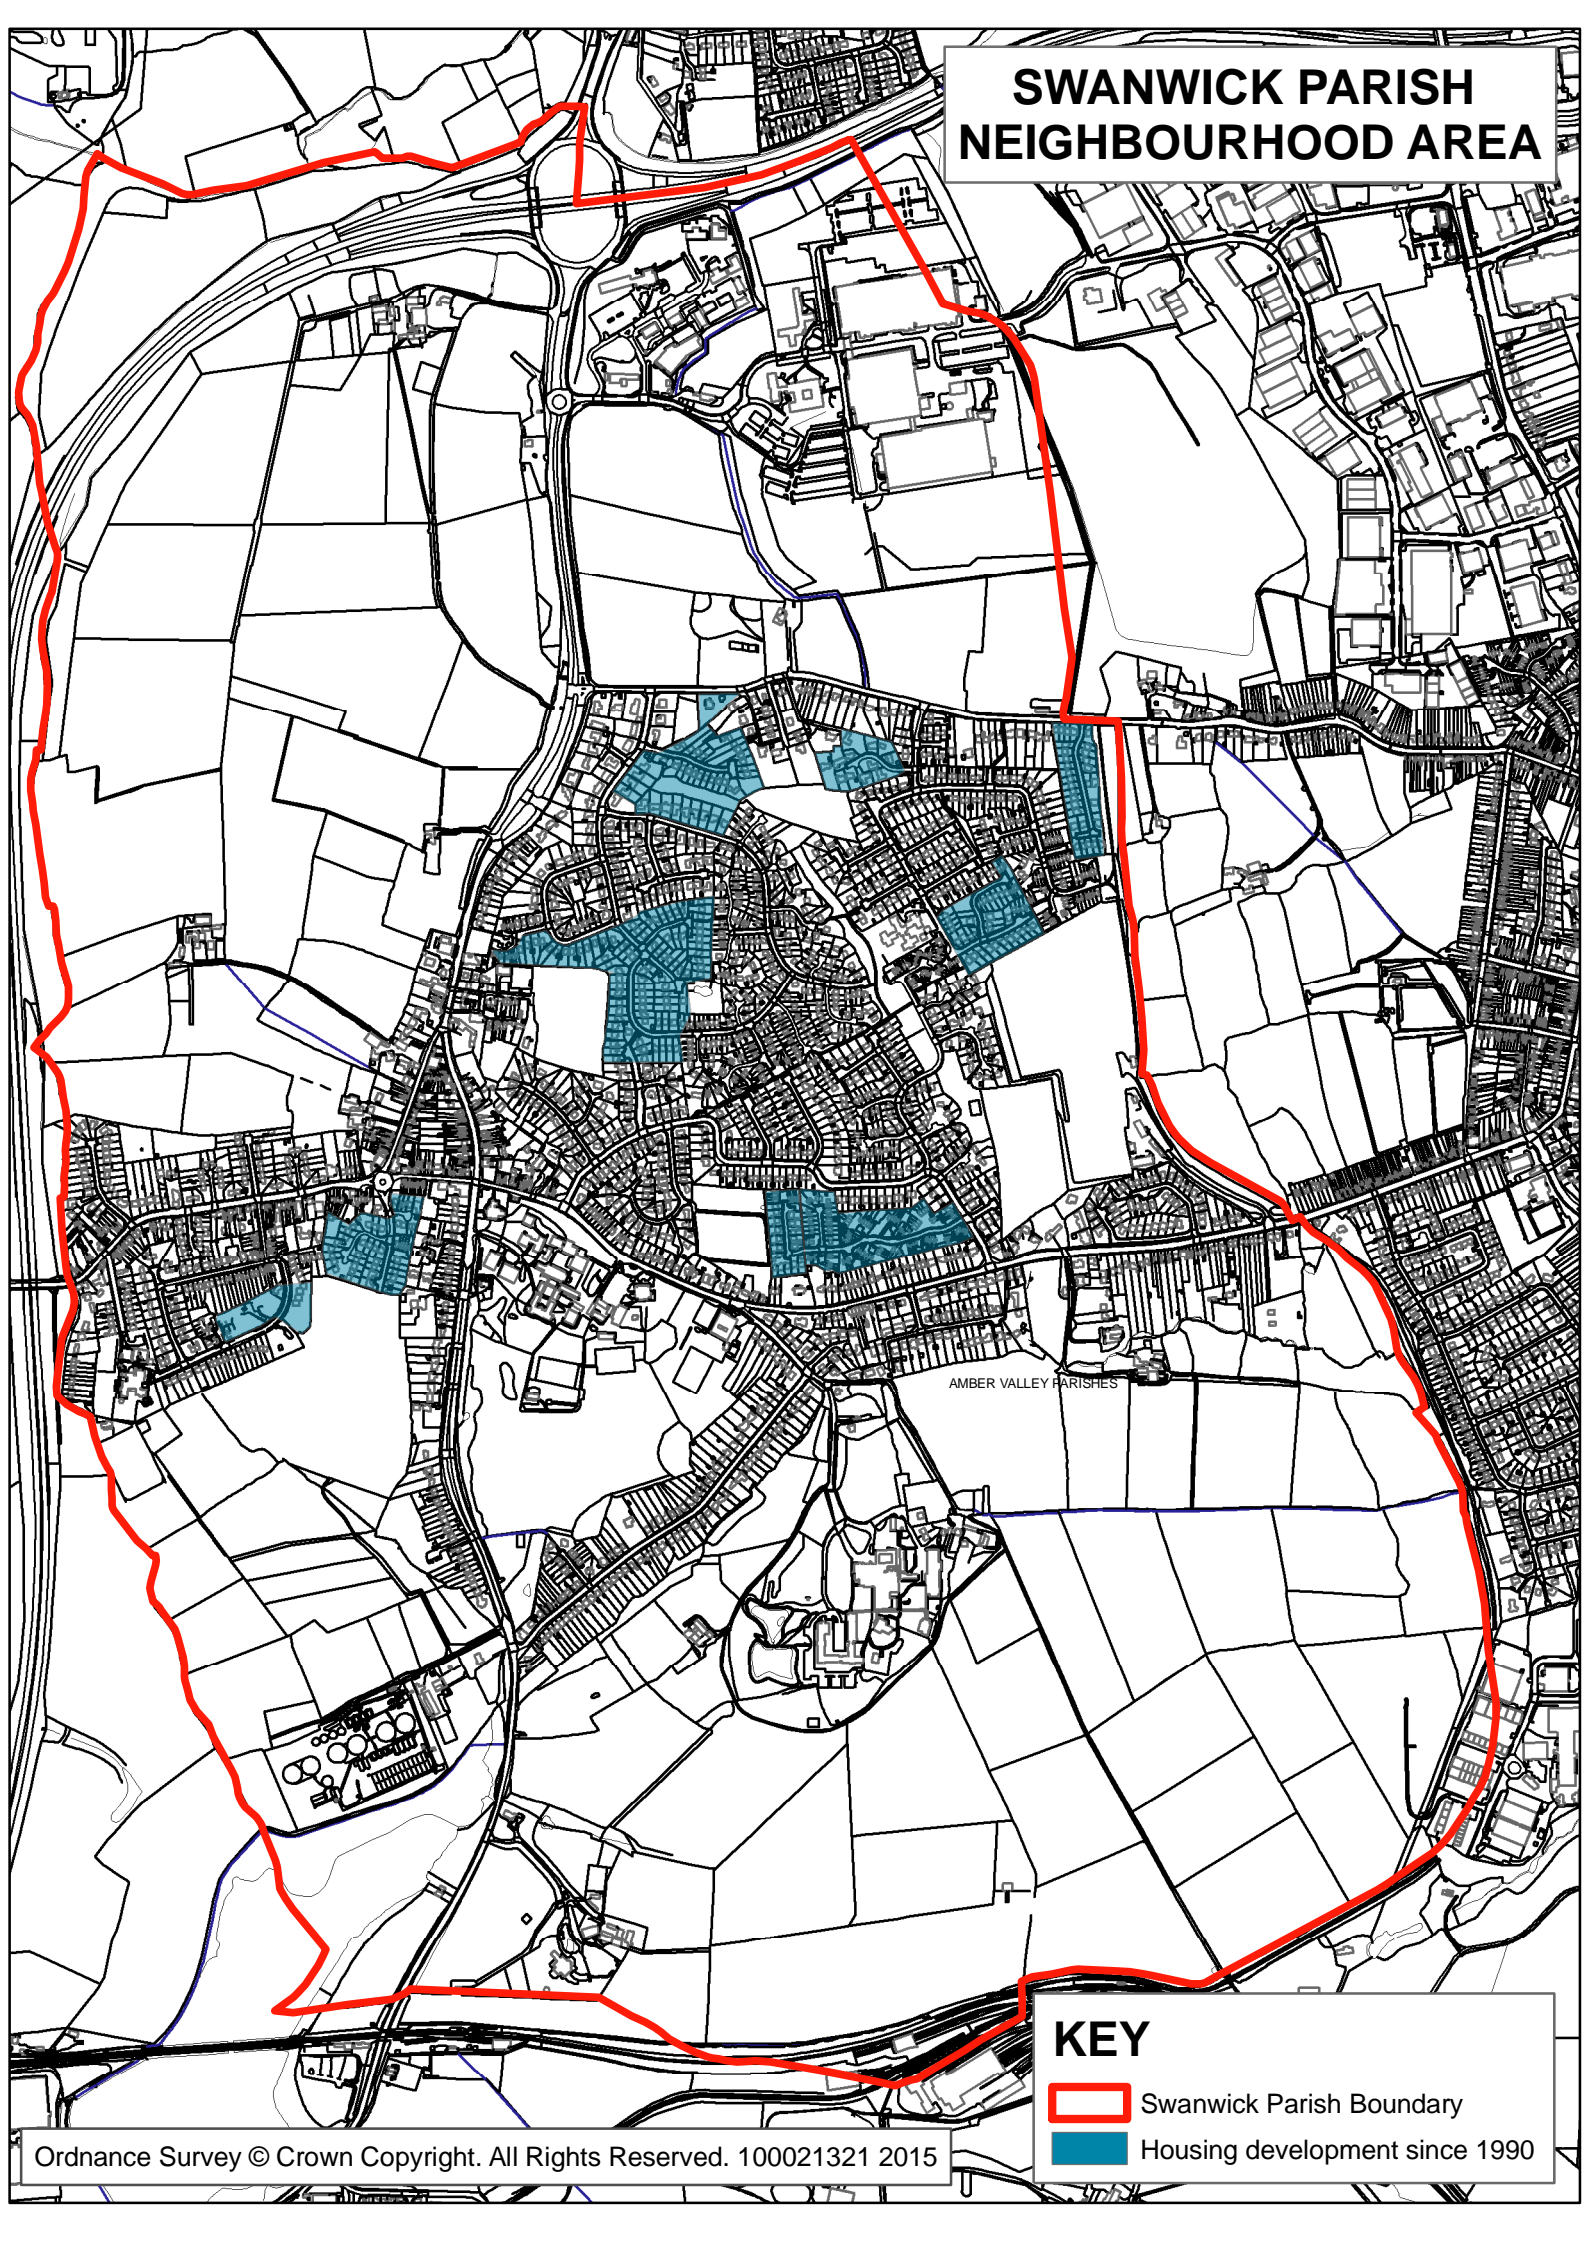

SWANWICK PARISH NEIGHBOURHOOD AREA

AMBER VALLEY PARISHES

KEY

-  Swanwick Parish Boundary
-  Housing development since 1990